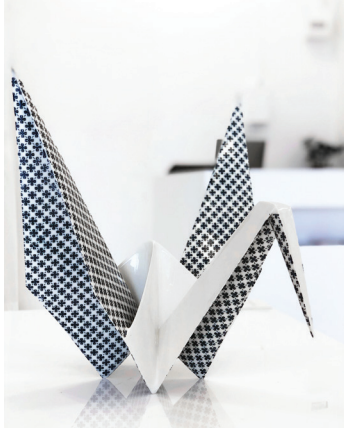

Tim Clarkson
"Ceramic Crane"

Dimensions: 45x45x50
Medium: Ceramic, Tissue transfer, Gloss
Glaze

$1250