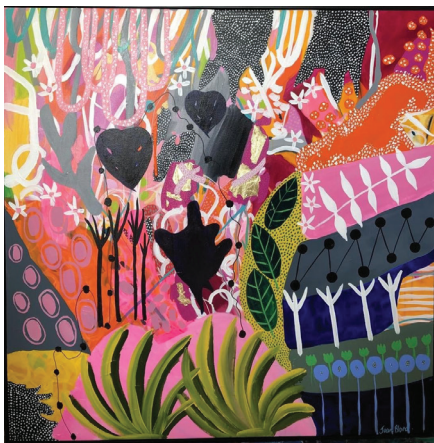

# sydneyroadgallery

Joan Blond  
"A Special Sydney Sunset"

Dimensions: 123 x 153cm  
Medium: Acrylic on belgian linen framed in black oak

\$2800

Joan Blond  
'Pink Coppelia'

Dimensions: 125 x 125cm  
Medium: Acrylic on cotton framed in oak