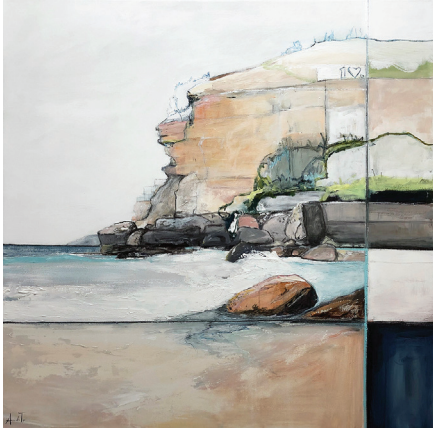

Monique Tyacke  
'Valley Streams'

Dimensions: 76.3cm x 57.5cm  
Medium: Watercolour and ink on Paper  
Float framed under glass

\$1400

Fiona Chandler  
'I Know that Rock'

Dimensions: 100 x 100cm  
Medium: Watercolour & ink on canvas

\$2495

Fiona Chandler  
'Unexpectedly Beautiful in Time'

Dimensions: 130 x 130cm  
Medium: Watercolour & oil on canvas

\$3495

Amanda Tye  
'Love on the Rocks'

Dimensions: 115 x 115cm  
Medium: Acrylic and graphite on canvas  
framed in oak