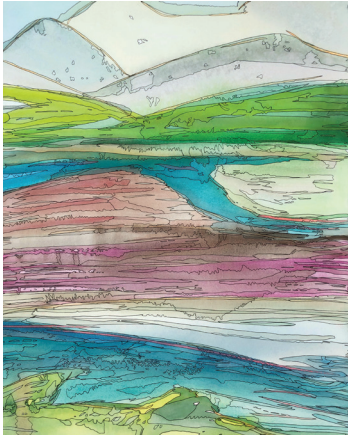

\$2500

Joan Blond  
'Passion for Pink'

Dimensions: 123 x 201cm  
Medium: Acrylic on cotton framed in oak

\$3800

Monique Tyacke  
'Suntan'

Dimensions: 112cm x 137cm  
Medium: Acrylic on Canvas  
Framed

\$3000

Monique Tyacke  
'Valley Streams'

Dimensions: 76.3cm x 57.5cm  
Medium: Watercolour and ink on Paper  
Float framed under glass

\$1400

Fiona Chandler  
'I Know that Rock'

Dimensions: 100 x 100cm  
Medium: Watercolour & ink on canvas