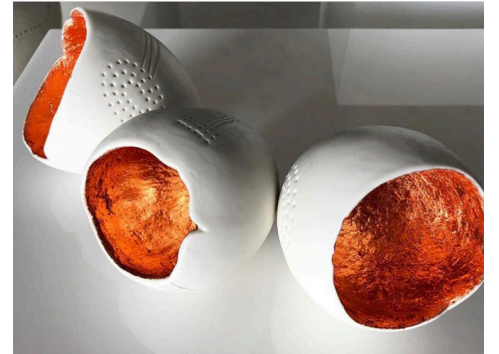

sydneyroadgallery

MONIQUE TYACKE "KNEE DEEP" DETAIL

Chasing the sun

**OPENING NIGHT
FRIDAY AUG 10TH
6:30-8:30PM**

GROUP SHOW. AUGUST 9TH - 26TH, 2018

WORKS BY:

CATRIONA POLLARD
TRACY DICKASON
AMANDA TYE
JAIMEE PAUL
SARAH MONTGOMERY
SAFFRON CRAIG
TRICIA TRINDER
FIONA CHANDLER
MONIQUE TYACKE
DEBBIE MACKINNON

Tracy Dickason
"End of the Rainbow"
Dimensions: 26 x12cm
Medium: Porcelain, Stained porcelain, fibre
\$280

Tracy Dickason
"Shine Bright Pods 1-3"
Dimensions: 9 x 8cm
Medium: Porcelain Copper Leaf
\$125 each

Tracy Dickason
"Embrace"
Dimensions: 33 x 23cm
Medium: Carved White Raku & Stained Porcelain Slip
\$390

Tracy Dickason
"Warm Inside"
Dimensions: 21x14cm
Medium: White Raku & Porcelain Slip
\$290

Tracy Dickason
"Pot 'O Gold"
Medium: White Raku Porcelain Gold Acrylic
Dimensions: 29x27cm
\$390