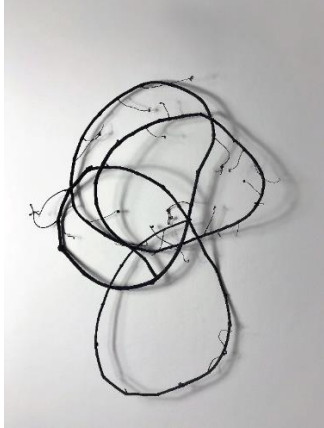

	<p>Circling Black</p> <p>Material: Water vine, charcoal</p> <p>Dimensions: 83(h), 125(w), 19(d) cm</p> <p>Price: \$1,100</p>
	<p>Love on a Cloudy Day</p> <p>Material: Water vine, charcoal, clay</p> <p>Dimensions: 160(h), 115(w), 15(d) cm</p> <p>Price: \$950</p>
	<p>Still Water Runs Deep</p> <p>Material: Wonga vine, charcoal, copper</p> <p>Dimensions: 160(h), 115(w), 15(d) cm</p> <p>Price: \$950</p>
	<p>Kiss Me At Midnight</p> <p>Material: Wonga vine, charcoal, copper</p> <p>Dimensions: 120(h), 50(w), 9(d) cm</p> <p>Price: \$950</p>

Line In The Dark

Materials: Wonga vine, charcoal

Dimensions: 70(h), 66(w), 20(d) cm

Price: \$950

Butterflies In The Garden

Material: Water vine, charcoal

Dimensions: 96(h), 68(w), 12(d) cm

Price: \$850