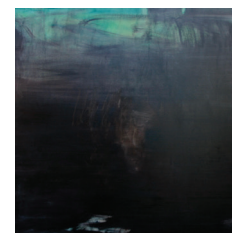

Belinda Rogers
'Koan'
Dimensions: 120cm x 120cm
Medium: Oil on Caravaggio Linen
$5,000