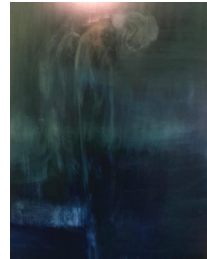

## 'Inner Landscapes' Belinda Rogers

6 -26 August 2018

Belinda Rogers  
'8 Spheres'  
Dimensions: 170cm x 120cm  
Medium: Oil on Caravaggio Linen  
\$5,200

Belinda Rogers  
'Autumn'  
Dimensions: 170cm x 120cm  
Medium: Oil on Caravaggio Linen  
\$5,200

Belinda Rogers  
'Blue Walls Burning'  
Dimensions: 150cm x 120cm  
Medium: Oil on Caravaggio Linen  
\$5,200

Belinda Rogers  
'Infinitum'  
Dimensions: 120cm x 120cm  
Medium: Oil on Caravaggio Linen  
\$5,000

Belinda Rogers  
'Koan'  
Dimensions: 120cm x 120cm  
Medium: Oil on Caravaggio Linen  
\$5,000

Belinda Rogers  
'Permeation'  
Dimensions: 170cm x 120cm  
Medium: Oil on Caravaggio Linen  
\$5,200

Belinda Rogers  
'Self Portrait'  
Dimensions: 170cm x 120cm  
Medium: Oil on Caravaggio Linen  
\$5,200