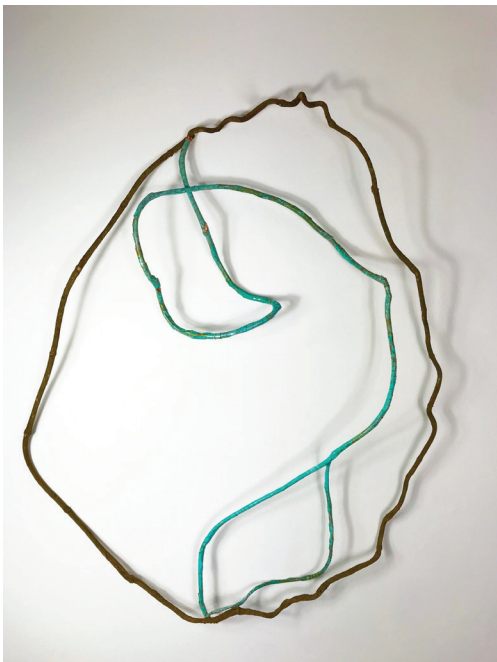

sydneyroadgallery

Be Still

28th Feb - 24th March 2019

Amanda Tye
That Holiday Vibe

Dimensions: 150 x 110cm
Medium: Acrylic and oil on canvas framed in white

\$3850

Amanda Tye
Coming home

Dimensions: 90 x 150cm
Medium: Acrylic on canvas

\$3000

Jessica Watts
The Still Of The Day

Dimensions: 46cm x 46cm
Medium: Oil and paper on panel

\$ 990

Monique Tyacke
Night Swimming

Dimensions: 137cm x 112cm
Medium: Acrylic on Canvas, Framed in white

\$3300

Catriona Pollard
Sea Me

Dimensions: 110 (h), 110 (w), 5 (d) cms
Medium: Copper

\$400

Catriona Pollard
River of Life

Dimensions: 112(h), 102 (w), 13 (d) cm
Medium: Wonga Wonga Vine, Copper

\$1,900

Tracy Dickason
In My Center