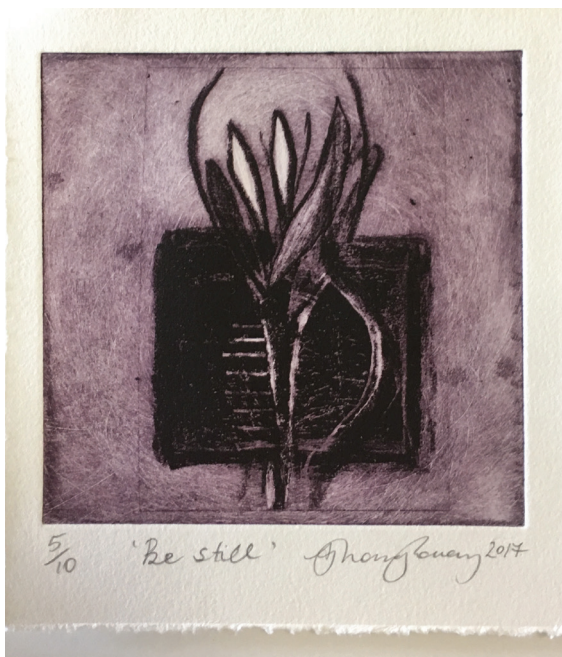

sydneyroadgallery

Be Still

28th Feb - 24th March 2019

Amanda Tye
That Holiday Vibe

Dimensions: 150 x 110cm
Medium: Acrylic and oil on canvas framed in white

\$3850

Amanda Tye
Coming home

Dimensions: 90 x 150cm
Medium: Acrylic on canvas

Dimensions: 66cm x 55cm
Medium: Etching

\$660

Sarah Montgomery
Saturday Afternoon

Medium: graphite mixed media
Dimensions: 65 x 75cm

\$700

Sarah Montgomery
Be Still

Medium: Etching
Dimensions: 28x33cm

\$400

Fiona Chandler
Still Watercolours Run Deep

Dimensions: 126 x 168cm
Medium: Watercolour, pastel & ink on paper,
framed

\$3995

Jaimee Paul
Rodney on a rock

Dimensions: 47.5 x 59.5cm
Medium: Polychromos on stonehenge paper
framed in Tasmanian oak