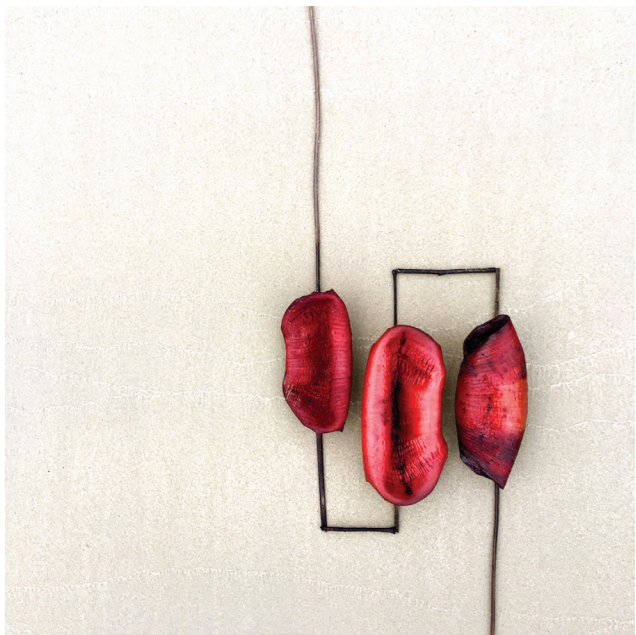

Leonie Barton
508 / *AP Banana Blossoms #2*
(Seed Pods on Bitumen)

Dimensions: H65 x W63cm
Medium: Limited Edition Print
Photography of Ephemeral Installation.

$880

sydneypathgallery
563 SYDNEY ROAD, SEAFORTH NSW 2092
(02) 9949 9457
www.sydneypathgallery.com

hello@sydneypathgallery.com

@sydneypathgallery

sydney.path.gallery