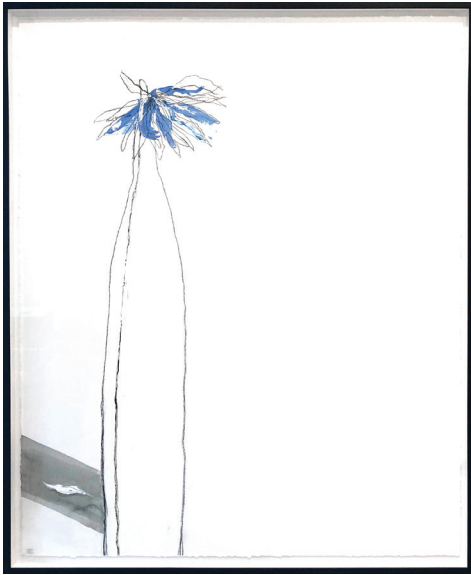

sydneyroadgallery

Be Still

28th Feb - 24th March 2019

Amanda Tye
That Holiday Vibe

Dimensions: 150 x 110cm
Medium: Acrylic and oil on canvas framed in white

\$3850

Amanda Tye
Coming home

Dimensions: 90 x 150cm
Medium: Acrylic on canvas

Dimensions: 80cm x 105cm
Medium: Watercolour on Paper Framed in Wood and Art Glass

\$2200

Tracy Dickason
Stillness in my Soul

Dimensions: 42 x 62cm
Medium: Copper and Porcelain

\$650

Sarah Montgomery
South

Dimensions: 66cm x 55cm
Medium: Etching

\$660

Sarah Montgomery
Saturday Afternoon

Medium: graphite mixed media
Dimensions: 65 x 75cm

\$700

Sarah Montgomery
Be Still

Medium: Etching
Dimensions: 28x33cm

\$400

Fiona Chandler
Still Watercolours Run Deep

Dimensions: 126 x 168cm
Medium: Watercolour, pastel & ink on paper,
framed

\$3995

Jaimee Paul
Rodney on a rock

Dimensions: 47.5 x 59.5cm
Medium: Polychromos on stonehenge paper
framed in Tasmanian oak