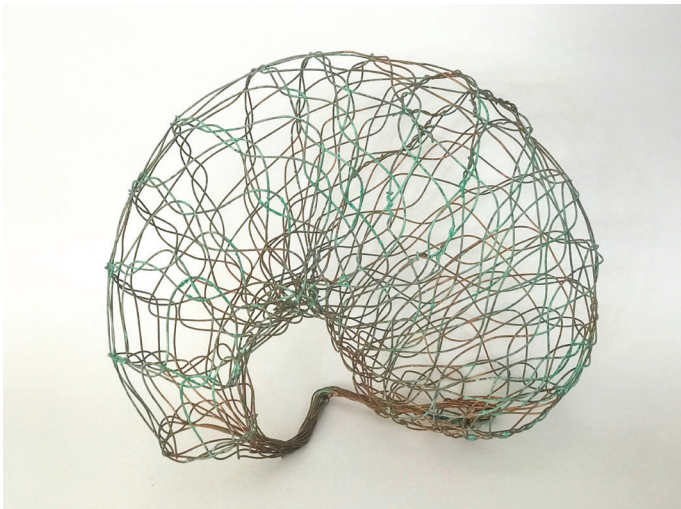

sydneyroadgallery

Be Still

28th Feb - 24th March 2019

Amanda Tye
That Holiday Vibe

Dimensions: 150 x 110cm
Medium: Acrylic and oil on canvas framed in white

\$3850

Amanda Tye
Coming home

Dimensions: 90 x 150cm
Medium: Acrylic on canvas

\$3000

Jessica Watts
The Still Of The Day

Dimensions: 46cm x 46cm
Medium: Oil and paper on panel

\$ 990

Monique Tyacke
Night Swimming

Dimensions: 137cm x 112cm
Medium: Acrylic on Canvas, Framed in white

\$3300

Catriona Pollard
Sea Me

Dimensions: 110 (h), 110 (w), 5 (d) cms
Medium: Copper

\$400

Catriona Pollard
River of Life

Dimensions: 112(h), 102 (w), 13 (d) cm
Medium: Wonga Wonga Vine, Copper

\$1,900

Tracy Dickason
In My Center